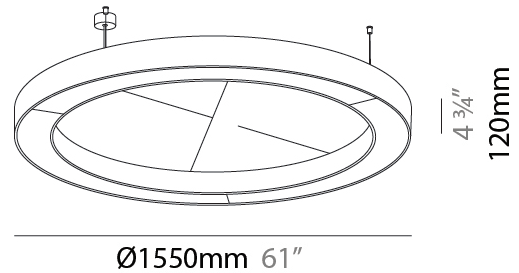

GENERAL

Series: Glorious Acoustic
Brand: Prolicht
Division: Architectural
Mounting Type: Suspension
Mounting Location: Ceiling
Subcategory: Acoustic

PHYSICAL

Shape: Round
Diameter (mm): 1550
Diameter (in): 61
Width (mm): 120
Width (in): 4 3/4
Light Distribution: Direct
Diffuser: PMMA - Opal / Micro-Prism
Fixture Finish: SSR / BKV / CWI / CRY / HAB / UFT / ITA / RUA / FTG / MYG / LOD / PUS / FRO / FUP / KIA / POP / BLS / SPG / MEY / GOH / GUM / CHC / COM / ABZ / JAG / OBR / MOS / ROR
Accent Finish: ANC / ASH / BNA / BTC / BZE / CEL / EGG / EVG / FOG / FOS / FST / FUA / IRI / IRO / KHA / LIC / LIM / MER / MSN / MUS / ONX / PEA / PLU / POL / PPY / RAY / ROY / RST / STE / SWD / TAN / TAU
Fixture Material: Aluminum
Cable Details: 2 000mm / 78 3/4" or 6 000mm / 236 1/4" Transparent Cable

ELECTRICAL

Lamp Type: LED (Zhaga Standard)
Input Wattage (W): 110
Total Output Wattage (W): 100
Dimming: Non-Dimmable
Driver Included: Yes
Driver Location: Integrated
Driver Type: Constant Current - Universal
Driver Class: Class 2
Input Voltage (V): 120 - 277

LED

Color Temperature (°K): 2700 / 3000 / 3500 / 4000
Max. Delivered Lumen (lm): Max 12515
Nominal Lumen (lm): Max 16105
CRI: >90 CRI
Lamp Life (hrs): 50000

OPTICAL

RATINGS AND CERTIFICATIONS

Certified By: CSA Certified to UL and CSA Standards
IP rating: IP20