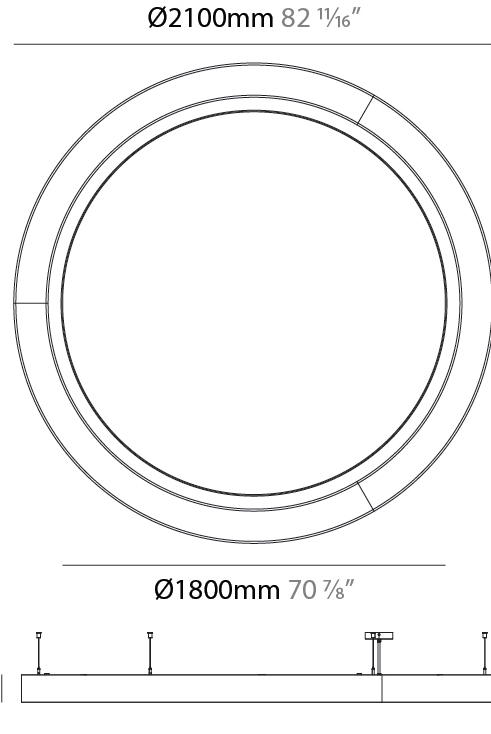

GENERAL

Series: Glorious Acoustic
Brand: Prolicht
Division: Architectural
Mounting Type: Suspension
Mounting Location: Ceiling
Subcategory: Acoustic

PHYSICAL

Shape: Round
Length (mm): 2100
Length (in): 82 11/16
Width (mm): 120
Width (in): 4 3/4
Light Distribution: Direct
Diffuser: [PMMA - Opal / Micro-Prism](#)
Fixture Finish: [SSR / BKV / CWI / CRY / HAB / UFT / ITA / RUA / FTG / MYG / LOD / PUS / FRO / FUP / KIA / POP / BLS / SPG / MEY / GOH / GUM / CHC / COM / ABZ / JAG / OBR / MOS / ROR](#)
Holder Finish: [ANC / ASH / BNA / BTC / BZE / CEL / EGG / EVG / FOG / FOS / FST / FUA / IRI / IRO / KHA / LIC / LIM / MER / MSN / MUS / ONX / PEA / PLU / POL / PPY / RAY / ROY / RST / STE / SWD / TAN / TAU](#)
Fixture Material: Aluminum
Cable Details: [2 000mm / 78 3/4" or 6 000mm / 236 1/4" Transparent Cable](#)

ELECTRICAL

Lamp Type: LED (Zhaga Standard)
Input Wattage (W): 105
Total Output Wattage (W): 84 / 67.2 (3500K)
Dimming: [Phase Dimming / 0-10V Dimming / Matter Dimming](#)
Driver Included: Yes
Driver Location: Integrated
Driver Type: Constant Current - Universal
Driver Class: Class 2
Input Voltage (V): 120 - 277
Constant Current (MA): 350 / 700 (3500K)

LED

[Color Temperature (°K): 2700 / 3000 / 3500 / 4000](#)
Nominal Lumen (lm): Max 10,240
CRI: >90 CRI
Lamp Life (hrs): 50000

OPTICAL

RATINGS AND CERTIFICATIONS

Certified By: CSA Certified to UL and CSA Standards
IP rating: IP20